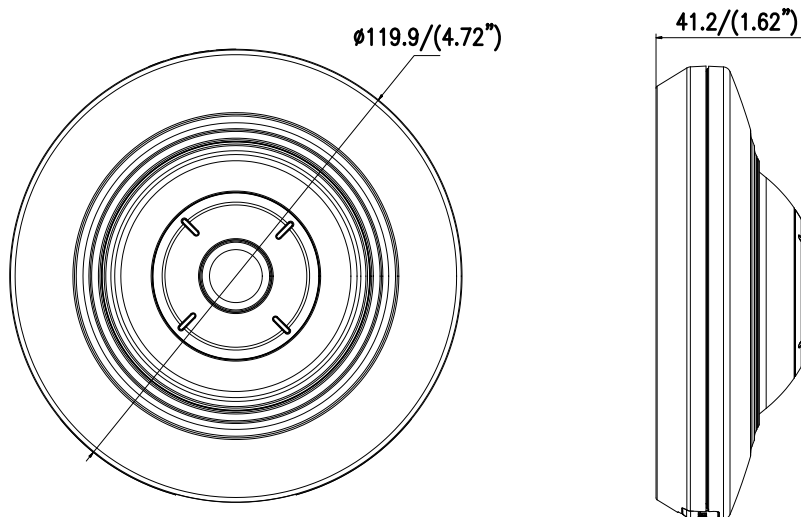

Detection	Motion detection, dynamic analysis, intrusion detection, line crossing detection
Protocols	TCP/IP, ICMP, HTTP, HTTPS, FTP, DHCP, DNS, DDNS, RTP, RTSP, RTCP, PPPoE, NTP, UPnP, SMTP, SNMP, IGMP, 802.1X, QoS, IPv6
Standard	ONVIF (PROFILE S, PROFILE G), ISAPI
General Function	One-key reset, anti-flicker, password protection, privacy mask, IP Address filtering, heartbeat, watermark
Firmware Version	V5.5.52
Interface	
Communication Interface	1 RJ45 10M/100M self-adaptive Ethernet port
Audio (-S)	1 audio input (line in), 1 audio output interface
Alarm (-S)	1 alarm input, 1 alarm output (DC24V, 1A or AC110V, 500mA, max.)
On-board Storage	Built-in microSD/SDHC/SDXC slot, up to 128 G
General	
Operating Conditions	-10 °C to +50 °C (-14 °F to +122 °F), humidity 95% or less (non-condensing)
Power Supply	DC 12V ± 25%, 0.4 A, 4.8 W PoE (802.3af, 36V to 57 V, class 3), 0.4 A to 0.7 A, 6.4 W
IR Range	Up to 8 m
Dimensions	Φ 119.9 × 41.2 mm (Φ 4.72" × 1.62")
Weight	600 g (1.32 lb.)

Available Model

DS-2CD2935FWD-I (1.16 mm), DS-2CD2935FWD-IS (1.16 mm)

Dimension

Unit: mm(inch)

Accessory

DS-1294ZJ
Wall mount

DS-1281ZJ-DM27
Inclined ceiling mount

DS-1297ZJ
Pendant mount
(extendable)